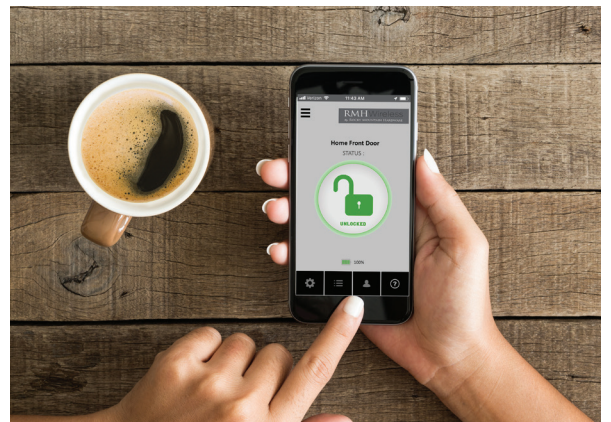

# Introducing RMHWireless

**A SMART  
ENTRY LOCK  
FOR YOUR HOME**

**RMHWireless**  
By ROCKY MOUNTAIN HARDWARE

Now, you can combine any of Rocky Mountain Hardware's bronze door hardware with a state-of-the-art smartphone-operated mortise lock. The battery-powered Bluetooth mortise lock features keyless entry via Bluetooth/Wifi communication and is controlled by our RMHWireless proprietary app for ease and convenience. As with all Rocky Mountain Hardware, this offering is customizable to complement any aesthetic, including choice of hardware collection all with no exposed electronics.

#### **KEY PRODUCT ATTRIBUTES:**

- All technology components hidden inside the mortise pocket.
- Fully customizable—select any hardware collection including choice of lever, knob or grip in a choice of 12 finish options
- Does not require any wiring through the door frame, battery powered for easy installation. (Hardwiring is optional.)
- Lock/unlock the door and grant keyless entry via RMHWireless app.
- Compatible with many common smart home systems, such as Google Home, Alexa and Nest.
- Compatible with both iOS and Android platforms.
- Up to 50 users allowed per lock—each with optional and customizable accessibility permissions.
- Each lock activated after creating a RMHWireless account, requiring a one-time setup fee and an annual subscription fee.