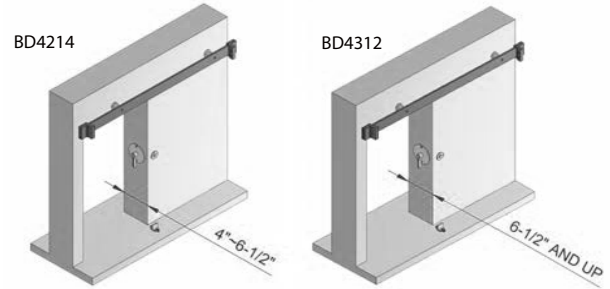

INOX Price Book Addendum 2017

Privacy Lock for Barn Door

All INOX Privacy Barn Door Locks include a tubular drive-in bolt to be installed inside the jamb, and a dust-proof strike installed on the back side of the Barn Door, with an emergency release installed on the outside of the door. A variety of Thumbturns are available.

BD4000 Series Privacy Lock for Sliding Barn Door

Lock	Backset
BD4214	2-1/4" (57mm)
BD4312	3-1/2" (89mm)

Privacy Lock for Barn Door

LIST PRICES

Illustration	Item Number	Backset	Trim	Lock	US32D	US32 4/26D 10B/19
	Stainless Steel Round Rose Dia. 2-3/4" with TT16 T-turn					
	EC1216-BD4214	2-1/4"	EC1216	BD4214	\$78	\$84
	EC1216-BD4312	3-1/2"	EC1216	BD4312	\$78	\$84
	Stainless Steel Round Rose Dia. 2-3/4" with TT17 ADA Thumbturn					
	EC1217-BD4214	2-1/4"	EC1217	BD4214	\$88	\$94
	EC1217-BD4312	3-1/2"	EC1217	BD4312	\$88	\$94
	Stainless Steel Square Rose 2-1/2" with TT16 Thumbturn					
	EC1316-BD4214	2-1/4"	EC1316	BD4214	\$78	\$84
	EC1316-BD4312	3-1/2"	EC1316	BD4312	\$78	\$84
	Stainless Steel Square Rose 2-1/2" with TT17 ADA Thumbturn					
	EC1317-BD4214	2-1/4"	EC1317	BD4214	\$88	\$94
	EC1317-BD4312	3-1/2"	EC1317	BD4312	\$88	\$94
	Stainless Steel Rose 2-3/8" x 4" with TT16 Thumbturn					
	EC1516-BD4214	2-1/4"	EC1516	BD4214	\$88	\$94
	EC1516-BD4312	3-1/2"	EC1516	BD4312	\$88	\$94
	Stainless Steel Rose 2-3/8" x 4" with TT17 ADA Thumbturn					
	EC1517-BD4214	2-1/4"	EC1517	BD4214	\$98	\$104
	EC1517-BD4312	3-1/2"	EC1517	BD4312	\$98	\$104