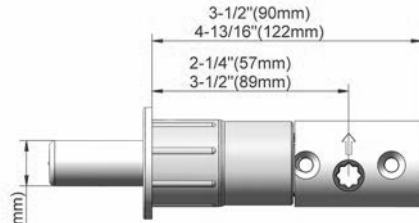

INOX Price Book Addendum 2017

Privacy Lock for Barn Door

All INOX Privacy Barn Door Locks include a tubular drive-in bolt to be installed inside the jamb, and a dust-proof strike installed on the back side of the Barn Door, with an emergency release installed on the outside of the door. A variety of Thumbturns are available.

BD4000 Series Privacy Lock for Sliding Barn Door

Lock	Backset
BD4214	2-1/4" (57mm)
BD4312	3-1/2" (89mm)

Privacy Lock for Barn Door

LIST PRICES

Illustration	Item Number	Backset	Trim	Lock	US32D	US32 4/26D 10B/19
	Stainless Steel Round Rose Dia. 2-3/4" with TT16 T-turn					
	EC1216-BD4214	2-1/4"	EC1216	BD4214	\$78	\$84
	EC1216-BD4312	3-1/2"	EC1216	BD4312	\$78	\$84
	Stainless Steel Round Rose Dia. 2-3/4" with TT17 ADA Thumbturn					
	EC1217-BD4214	2-1/4"	EC1217	BD4214	\$88	\$94
	EC1217-BD4312	3-1/2"	EC1217	BD4312	\$88	\$94
	Stainless Steel Square Rose 2-1/2" with TT16 Thumbturn					
	EC1316-BD4214	2-1/4"	EC1316	BD4214	\$78	\$84
	EC1316-BD4312	3-1/2"	EC1316	BD4312	\$78	\$84
	Stainless Steel Square Rose 2-1/2" with TT17 ADA Thumbturn					
	EC1317-BD4214	2-1/4"	EC1317	BD4214	\$88	\$94
	EC1317-BD4312	3-1/2"	EC1317	BD4312	\$88	\$94
	Stainless Steel Rose 2-3/8" x 4" with TT16 Thumbturn					
	EC1516-BD4214	2-1/4"	EC1516	BD4214	\$88	\$94
	EC1516-BD4312	3-1/2"	EC1516	BD4312	\$88	\$94
	Stainless Steel Rose 2-3/8" x 4" with TT17 ADA Thumbturn					
	EC1517-BD4214	2-1/4"	EC1517	BD4214	\$98	\$104
	EC1517-BD4312	3-1/2"	EC1517	BD4312	\$98	\$104