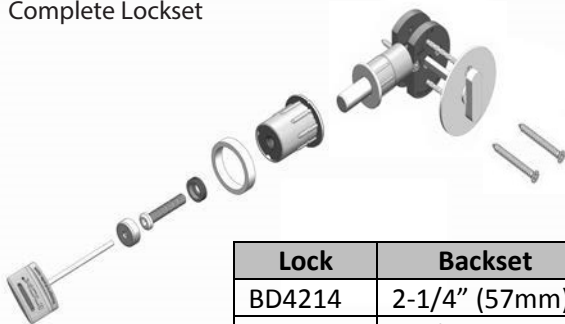

INOX Price Book Addendum 2017

BD4000 Privacy Lock for Barn Door

All INOX Privacy Barn Door Locks include a tubular drive-in bolt to be installed inside the jamb, and a dust-proof strike installed on the Barn Door with an emergency release from outside of the door. A variety of Thumbturn Trims are available.

Complete Lockset

Lock	Backset
BD4214	2-1/4" (57mm)
BD4312	3-1/2" (89mm)

LIST PRICING

Illustration	Description	Lock Backset	Item Number	LIST PRICING	
				US32D / 32 / 19G US4 / 26D / 10B*	C19 / C19G CGY / CWH**
	Stainless Steel Round Rose Dia. 2-1/2" with TT16 T-turn	2-1/4"	-# ")	\$88	\$158
		3-1/2"	-# ")	\$88	\$158
	Stainless Steel Round Rose Dia. 2-1/2" with TT17 ADA T-turn	2-1/4"	-# 7 ")	\$98	\$168
		3-1/2"	-# 7 ")	\$98	\$168
	Stainless Steel Square Rose 2-1/2" with TT14 T-turn	2-1/4"	-# 314 ")	\$88	\$158
		3-1/2"	-# 314 ")	\$88	\$158
	Stainless Steel Square Rose 2-1/2" with TT15 ADA T-turn	2-1/4"	-# 315 ")	\$98	\$168
		3-1/2"	-# 315 ")	\$98	\$168
	Stainless Steel Rose 2-3/8" x 4" with TT15 ADA T-turn	2-1/4"	-# 515 ")	\$98	\$168
		3-1/2"	-# 515 ")	\$98	\$168
	Stainless Steel Rose 2-3/8" x 4" with TT17 ADA T-turn	2-1/4"	-# 517 ")	\$98	\$168
		3-1/2"	-# 517 ")	\$98	\$168
Thick Door Kit for up to 3" Door			BD-TDK-BD-RLS3	\$10	