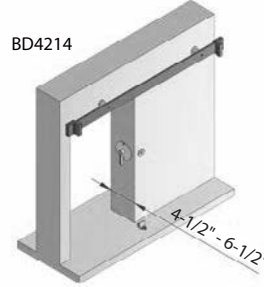

INOX Price Book Addendum 2017

BD4000 Privacy Lock for Barn Door

All INOX Privacy Barn Door Locks include a tubular drive-in bolt to be installed inside the jamb, and a dust-proof strike installed on the Barn Door with an emergency release from outside of the door. A variety of Thumbturn Trims are available.

Complete Lockset

Lock	Backset
BD4214	2-1/4" (57mm)
BD4312	3-1/2" (89mm)

LIST PRICING

Illustration	Description	Lock Backset	Item Number	LIST PRICING	
				US32D / 32 / 19G US4 / 26D / 10B*	C19 / C19G CGY / CWH**
	Stainless Steel Round Rose Dia. 2-1/2" with TT16 T-turn	2-1/4"	-# ")	\$88	\$158
		3-1/2"	-# ")	\$88	\$158
	Stainless Steel Round Rose Dia. 2-1/2" with TT17 ADA T-turn	2-1/4"	-# 7 ")	\$98	\$168
		3-1/2"	-# 7 ")	\$98	\$168
	Stainless Steel Square Rose 2-1/2" with TT14 T-turn	2-1/4"	-# 314 ")	\$88	\$158
		3-1/2"	-# 314 ")	\$88	\$158
	Stainless Steel Square Rose 2-1/2" with TT15 ADA T-turn	2-1/4"	-# 315 ")	\$98	\$168
		3-1/2"	-# 315 ")	\$98	\$168
	Stainless Steel Rose 2-3/8" x 4" with TT15 ADA T-turn	2-1/4"	-# 515 ")	\$98	\$168
		3-1/2"	-# 515 ")	\$98	\$168
	Stainless Steel Rose 2-3/8" x 4" with TT17 ADA T-turn	2-1/4"	-# 517 ")	\$98	\$168
		3-1/2"	-# 517 ")	\$98	\$168
Thick Door Kit for up to 3" Door			BD-TDK-BD-RLS3	\$10	