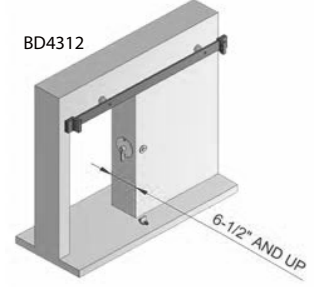

INOX Price Book Addendum 2017

BD4000 Privacy Lock for Barn Door

All INOX Privacy Barn Door Locks include a tubular drive-in bolt to be installed inside the jamb, and a dust-proof strike installed on the Barn Door with an emergency release from outside of the door. A variety of Thumbturn Trims are available.

Complete Lockset

Lock	Backset
BD4214	2-1/4" (57mm)
BD4312	3-1/2" (89mm)

LIST PRICING

Illustration	Description	Lock Backset	Item Number	LIST PRICING	
				US32D / 32 / 19G US4 / 26D / 10B*	C19 / C19G CGY / CWH**
	Stainless Steel Round Rose Dia. 2-1/2" with TT16 T-turn	2-1/4"	-# ")	\$88	\$158
		3-1/2"	-# ")	\$88	\$158
	Stainless Steel Round Rose Dia. 2-1/2" with TT17 ADA T-turn	2-1/4"	-# 7 ")	\$98	\$168
		3-1/2"	-# 7 ")	\$98	\$168
	Stainless Steel Square Rose 2-1/2" with TT14 T-turn	2-1/4"	-# 314 ")	\$88	\$158
		3-1/2"	-# 314 ")	\$88	\$158
	Stainless Steel Square Rose 2-1/2" with TT15 ADA T-turn	2-1/4"	-# 315 ")	\$98	\$168
		3-1/2"	-# 315 ")	\$98	\$168
	Stainless Steel Rose 2-3/8" x 4" with TT15 ADA T-turn	2-1/4"	-# 515 ")	\$98	\$168
		3-1/2"	-# 515 ")	\$98	\$168
	Stainless Steel Rose 2-3/8" x 4" with TT17 ADA T-turn	2-1/4"	-# 517 ")	\$98	\$168
		3-1/2"	-# 517 ")	\$98	\$168
Thick Door Kit for up to 3" Door			BD-TDK-BD-RLS3	\$10	