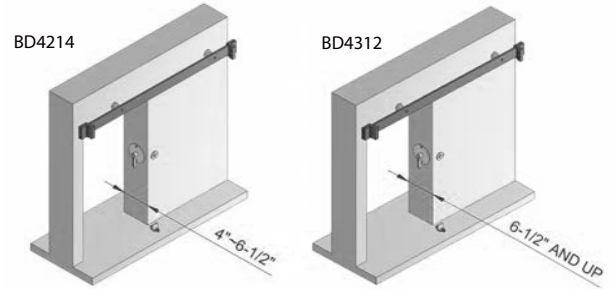

# Privacy Lock for Barn Door

All INOX Privacy Barn Door Locks include a tubular drive-in bolt to be installed inside the jamb, and a dust-proof strike installed on the back side of the Barn Door, with an emergency release installed on the outside of the door. A variety of Thumbturns are available.

### BD4000 Series Privacy Lock for Sliding Barn Door

Lock	Backset
BD4214	2-1/4" (57mm)
BD4312	3-1/2" (89mm)

Privacy Lock for Barn Door

LIST PRICES

Illustration	Item Number	Backset	Trim	Lock	US32D	US32 4/26D 10B/19
	<b>Stainless Steel Round Rose Dia. 2-3/4" with TT16 T-turn</b>					
	EC1216-BD4214	2-1/4"	EC1216	BD4214	\$78	\$84
	EC1216-BD4312	3-1/2"	EC1216	BD4312	\$78	\$84
	<b>Stainless Steel Round Rose Dia. 2-3/4" with TT17 ADA Thumbturn</b>					
	EC1217-BD4214	2-1/4"	EC1217	BD4214	\$88	\$94
	EC1217-BD4312	3-1/2"	EC1217	BD4312	\$88	\$94
	<b>Stainless Steel Square Rose 2-1/2" with TT16 Thumbturn</b>					
	EC1316-BD4214	2-1/4"	EC1316	BD4214	\$78	\$84
	EC1316-BD4312	3-1/2"	EC1316	BD4312	\$78	\$84
	<b>Stainless Steel Square Rose 2-1/2" with TT17 ADA Thumbturn</b>					
	EC1317-BD4214	2-1/4"	EC1317	BD4214	\$88	\$94
	EC1317-BD4312	3-1/2"	EC1317	BD4312	\$88	\$94
	<b>Stainless Steel Rose 2-3/8" x 4" with TT16 Thumbturn</b>					
	EC1516-BD4214	2-1/4"	EC1516	BD4214	\$88	\$94
	EC1516-BD4312	3-1/2"	EC1516	BD4312	\$88	\$94
	<b>Stainless Steel Rose 2-3/8" x 4" with TT17 ADA Thumbturn</b>					
	EC1517-BD4214	2-1/4"	EC1517	BD4214	\$98	\$104
	EC1517-BD4312	3-1/2"	EC1517	BD4312	\$98	\$104