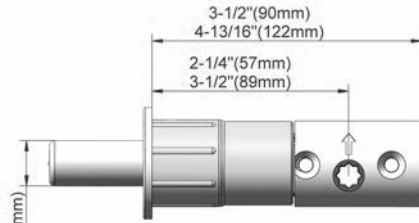

# Privacy Lock for Barn Door

All INOX Privacy Barn Door Locks include a tubular drive-in bolt to be installed inside the jamb, and a dust-proof strike installed on the back side of the Barn Door, with an emergency release installed on the outside of the door. A variety of Thumbturns are available.

### BD4000 Series Privacy Lock for Sliding Barn Door

Lock	Backset
BD4214	2-1/4" (57mm)
BD4312	3-1/2" (89mm)

Privacy Lock for Barn Door

LIST PRICES

Illustration	Item Number	Backset	Trim	Lock	US32D	US32 4/26D 10B/19
	<b>Stainless Steel Round Rose Dia. 2-3/4" with TT16 T-turn</b>					
	EC1216-BD4214	2-1/4"	EC1216	BD4214	\$78	\$84
	EC1216-BD4312	3-1/2"	EC1216	BD4312	\$78	\$84
	<b>Stainless Steel Round Rose Dia. 2-3/4" with TT17 ADA Thumbturn</b>					
	EC1217-BD4214	2-1/4"	EC1217	BD4214	\$88	\$94
	EC1217-BD4312	3-1/2"	EC1217	BD4312	\$88	\$94
	<b>Stainless Steel Square Rose 2-1/2" with TT16 Thumbturn</b>					
	EC1316-BD4214	2-1/4"	EC1316	BD4214	\$78	\$84
	EC1316-BD4312	3-1/2"	EC1316	BD4312	\$78	\$84
	<b>Stainless Steel Square Rose 2-1/2" with TT17 ADA Thumbturn</b>					
	EC1317-BD4214	2-1/4"	EC1317	BD4214	\$88	\$94
	EC1317-BD4312	3-1/2"	EC1317	BD4312	\$88	\$94
	<b>Stainless Steel Rose 2-3/8" x 4" with TT16 Thumbturn</b>					
	EC1516-BD4214	2-1/4"	EC1516	BD4214	\$88	\$94
	EC1516-BD4312	3-1/2"	EC1516	BD4312	\$88	\$94
	<b>Stainless Steel Rose 2-3/8" x 4" with TT17 ADA Thumbturn</b>					
	EC1517-BD4214	2-1/4"	EC1517	BD4214	\$98	\$104
	EC1517-BD4312	3-1/2"	EC1517	BD4312	\$98	\$104