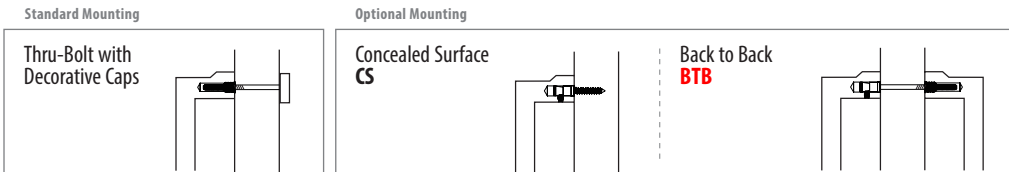

How To Order:

CS or **BTB** 86439 FB
Concealed Surface or Back to Back Optional Mounting. Leave Blank for Standard Mounting. Finish Product Code

SANDCAST BRONZE DOOR PULLS 8" AND 12" DOOR PULLS	Optional Mounting	Product Code	Finish	List Price	Back To Back List Price
Rustic Modern Bronze 8" Pull	CS or BTB	86439	Flat Black Bronze (FB) Medium Bronze (MB) Tumbled White Bronze (TWB)	$114.00	$228.00
Nunez Bronze 8" Pull	CS or BTB	86160		$114.00	$228.00
Twig Bronze 8" Pull	CS or BTB	86090		$114.00	$228.00
Rod Bronze 8" Pull	CS or BTB	86088		$114.00	$228.00
Rod Bronze 12" Pull	CS or BTB	86068		$138.00	$276.00

To order: **Function + Product Code + Finish + Add Door Thickness to Comments**