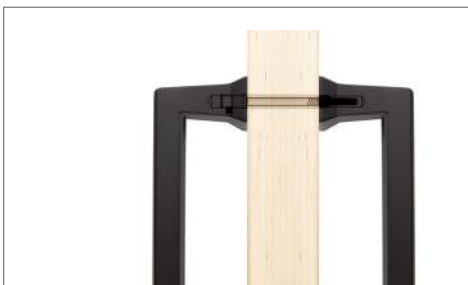

Concealed Surface Mount (CS)

Most standard appliance pulls and door pulls are available with Concealed Surface mounting. Fits minimum door thickness of 1¼".

Supplied with:

- One grip with ⅜" diameter hole in the stem
- Two- #10, 1" bevel head wood screws
- Two- 1-32 set screws

How To Order:

Thru-Bolt Mount with Decorative Caps

Appliance/Door pulls are drilled and tapped for ⅜"-16 thread to accommodate thread adapters. Fits standard door thickness of 1¾". Specify if thicker.

Supplied with:

How To Order:

Back to Back Mount (BTB)

Most standard appliance pulls and door pulls are available with Back to Back mounting. Fits standard door thickness of 1¾". Specify if thicker.

Supplied with:

- One grip with 10-32 threads in the stem
- One mating grip with ⅜" diameter hole in the stem
- Two- ⅜" diameter bevel head screws with 10-32 shaft by 2½" long
- Two- 10-32 set screws