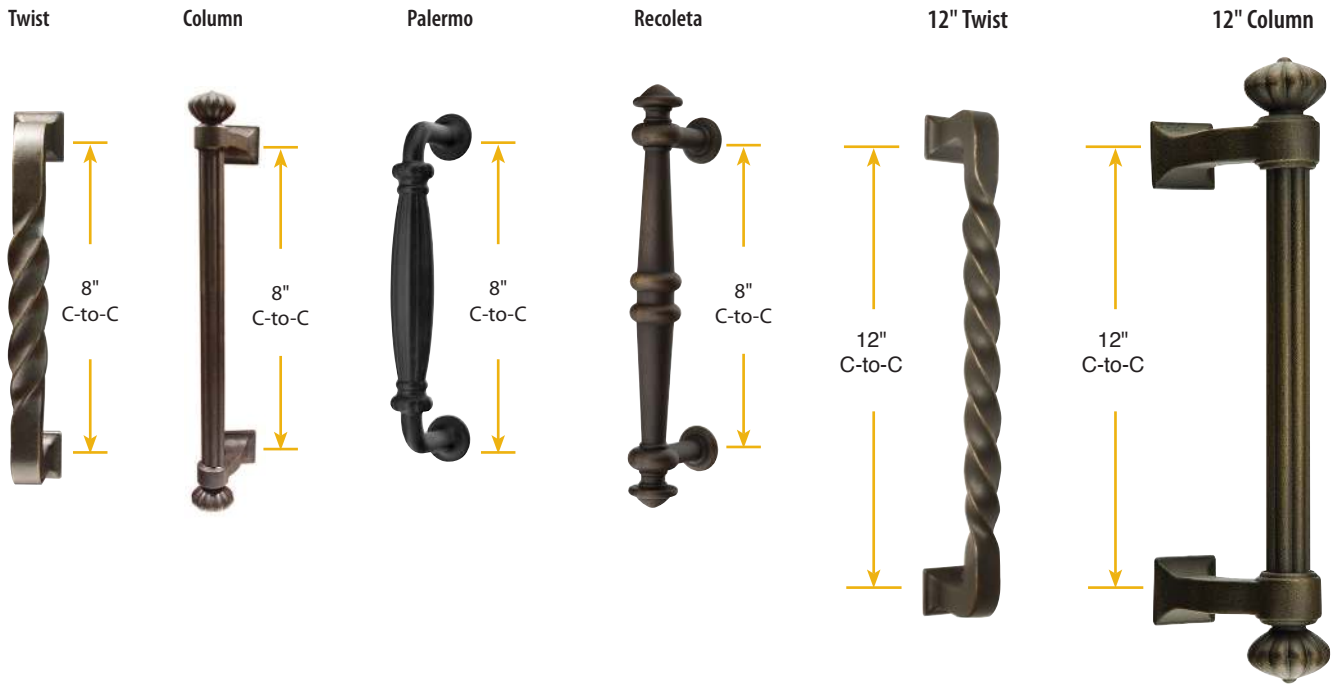

DOOR PULLS - LOST WAX CAST BRONZE

Thru-Bolt with Decorative Caps

Optional Mounting

Concealed Surface CS

Back to Back BTB

How To Order:

CS or BTB 86069 FB
Concealed Surface or Back to Back Optional Mounting. Leave Blank for Standard Mounting. Finish Product Code

LOST WAX CAST BRONZE 8" AND 12" DOOR PULLS	Optional Mounting	Product Code	Finish	List Price	Back To Back List Price
Twist 8" Pull	CS or BTB	86069	Flat Black Bronze (FB) Medium Bronze (MB)	$114.00	$228.00
Column 8" Pull	CS or BTB	86156		$114.00	$228.00
Palermo 8" Pull	CS or BTB	86167		$114.00	$228.00
Recoleta 8" Pull	CS or BTB	86168		$114.00	$228.00
Twist 12" Pull	CS or BTB	86169		$138.00	$276.00
Column 12" Pull	CS or BTB	86159		$200.00	$400.00