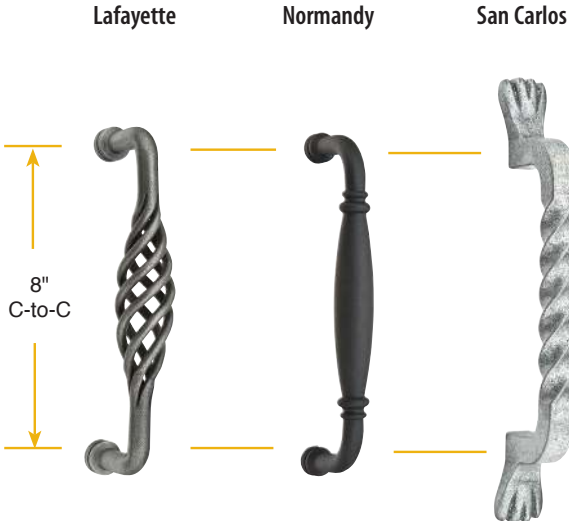

*Unlacquered Brass (US3NL) finish available for a \$20 List Price upcharge per Door/Appliance Pull and Back to Back pulls are available for a \$40 List Price upcharge per pair.
 Satin Brass (US4) available for Baden and Brisbane Door Pulls. * Polished Nickel - Lifetime (US14) available only for Baden Door Pull.

How To Order:

CS or **BTB** 86439 FB
 Concealed Surface or Back to Back Optional Mounting. Leave Blank for Standard Mounting. Finish Product Code

SANDCAST BRONZE DOOR PULLS 8" AND 12" DOOR PULLS	Optional Mounting	Product Code	Finish	List Price	Back To Back List Price
Rustic Modern Bronze 8" Pull	CS or BTB	86439	Flat Black Bronze (FB) Medium Bronze (MB) Tumbled White Bronze (TWB)	\$114.00	\$228.00
Nunez Bronze 8" Pull	CS or BTB	86160		\$114.00	\$228.00
Twig Bronze 8" Pull	CS or BTB	86090		\$114.00	\$228.00
Rod Bronze 8" Pull	CS or BTB	86088		\$114.00	\$228.00
Rod Bronze 12" Pull	CS or BTB	86068		\$138.00	\$276.00

To order: **Function + Product Code + Finish + Add Door Thickness to Comments**

DOOR PULLS - LOST WAX CAST BRONZE

Standard Mounting

Thru-Bolt with Decorative Caps

Optional Mounting

Concealed Surface CS

Back to Back BTB

How To Order:

CS or BTB 86069 FB
 Concealed Surface or Back to Back Optional Mounting. Leave Blank for Standard Mounting. Finish Product Code

LOST WAX CAST BRONZE 8" AND 12" DOOR PULLS	Optional Mounting	Product Code	Finish	List Price	Back To Back List Price
Twist 8" Pull	CS or BTB	86069	Flat Black Bronze (FB) Medium Bronze (MB)	\$114.00	\$228.00
Column 8" Pull	CS or BTB	86156		\$114.00	\$228.00
Palermo 8" Pull	CS or BTB	86167		\$114.00	\$228.00
Recoleta 8" Pull	CS or BTB	86168		\$114.00	\$228.00
Twist 12" Pull	CS or BTB	86169		\$138.00	\$276.00
Column 12" Pull	CS or BTB	86159		\$200.00	\$400.00