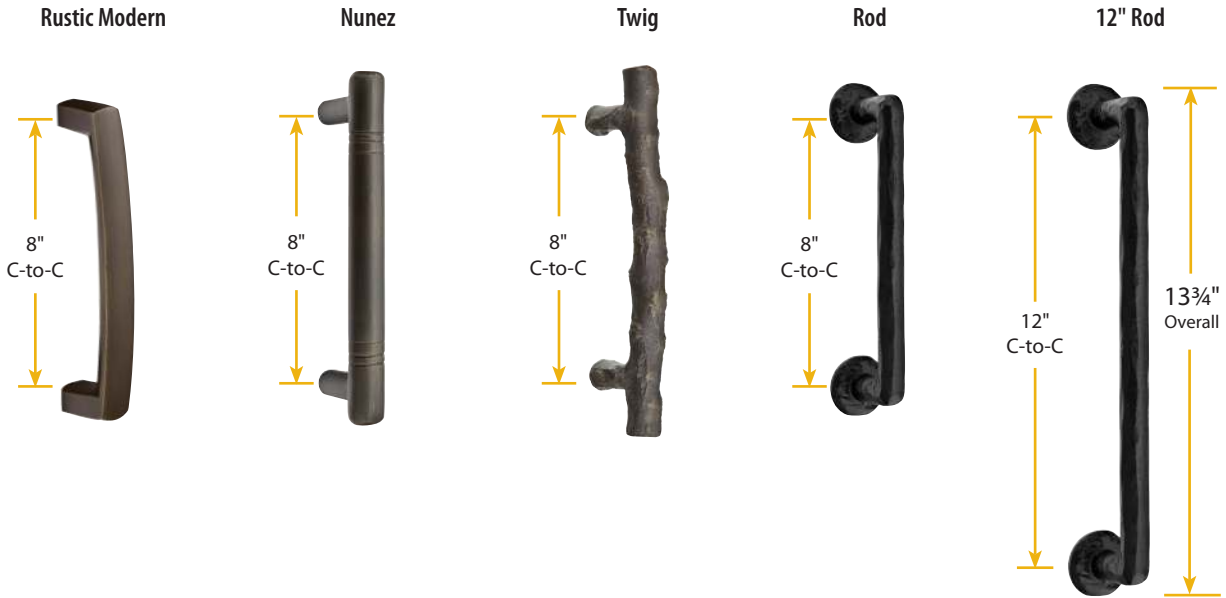

How To Order:

CS or **BTB** 86439 FB
Concealed Surface or Back to Back Optional Mounting. Leave Blank for Standard Mounting. Finish Product Code

SANDCAST BRONZE DOOR PULLS 8" AND 12" DOOR PULLS	Optional Mounting	Product Code	Finish	List Price	Back To Back List Price
Rustic Modern Bronze 8" Pull	CS or BTB	86439	Flat Black Bronze (FB) Medium Bronze (MB) Tumbled White Bronze (TWB)	$114.00	$228.00
Nunez Bronze 8" Pull	CS or BTB	86160		$114.00	$228.00
Twig Bronze 8" Pull	CS or BTB	86090		$114.00	$228.00
Rod Bronze 8" Pull	CS or BTB	86088		$114.00	$228.00
Rod Bronze 12" Pull	CS or BTB	86068		$138.00	$276.00

To order: **Function + Product Code + Finish + Add Door Thickness to Comments**